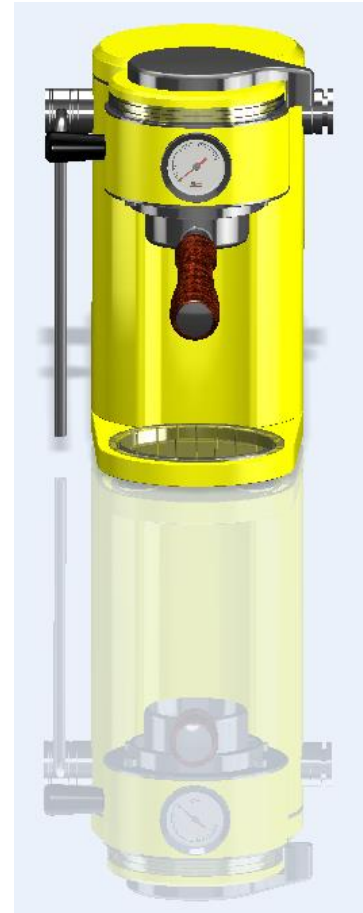

Ms. Cool

Cold Espresso Coffee Machine

www.gee-coffee.com

Ms. Cool

Cold Espresso Coffee Machine

Cold Espresso Coffee Machine

Breaking the traditional concept of extracting coffee with Hot Water. Use Cold or Ice water to extract espresso coffee. Preserve the best part of the coffee. Maximize fruity and sweet taste.

Without water boiler makes the machine simpler and lighter. Weighs less than 6 kilograms, can be easily picked up with one hand. When you travel with it, Ms. Cool can make delicious Espresso for you at anytime.

Equipped with Light-Current System. It is more power-saving and safer to use. Variety of colors, can have more choices according to user preferences.

www.gee-coffee.com

Ms. Cool

Cold Espresso Coffee Machine

Specification :

- 1) Input Power : DC 24 V
- 2) Consumption : 30 Watts

Unit : mm

Ms. Cool

Cold Espresso Coffee Machine

GEE
DIGITAL CAFE MACHINE

Ms. Cool

Cold Espresso Coffee Machine