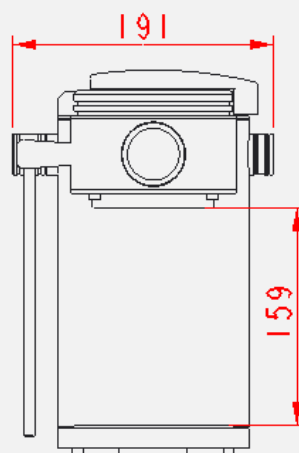

Specification :

- 1) Input Power : DC 24 V
- 2) Consumption : 30 Watts

Unit : mm

Ms. Cool

Cold Espresso Coffee Machine

GEE
DIGITAL CAFE MACHINE

Ms. Cool

Cold Espresso Coffee Machine