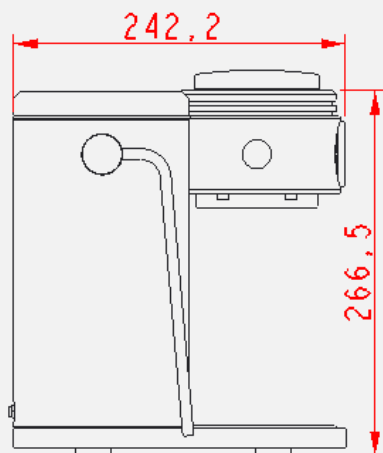

Specification :

- 1) Input Power : DC 24 V
- 2) Consumption : 30 Watts

Unit : mm

Ms. Cool

Cold Espresso Coffee Machine

GEE
DIGITAL CAFE MACHINE

Ms. Cool

Cold Espresso Coffee Machine